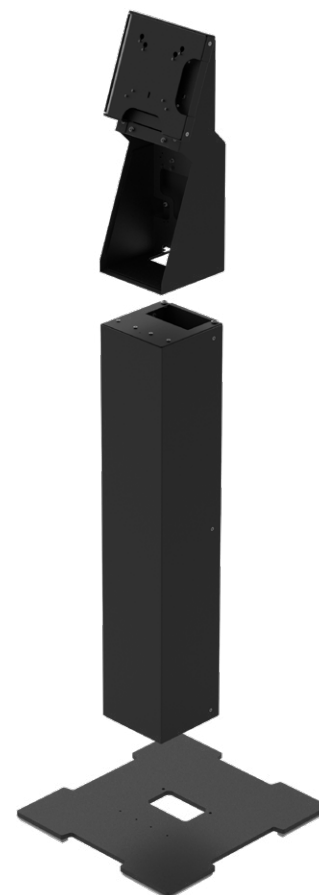

# CONNECT

Self-service countertop and floor stand

Connect in countertop configuration with optional receipt printer, touch computer and payment terminal

Connect in floor standing configuration with optional receipt printer, touch computer and payment terminal

#### Touch Computer

**P/N**

935KY181000L33  
935KY180200L33  
935KY470100L33  
935KY480100L33

**Description**

PCPOS SILK II 15.6" ANDROID 11 4/64GB  
PCPOS SILK 15" WINDOWS 4GB RAM 64GB SSD USB  
PCPOS ARAGON 15.6" J6412 8/128GB  
PCPOS ARAGON 15.6" I3 10110U 8/128GB

#### Receipt Printer

**P/N**

911HM011100733  
911HM011200733  
911MH020100733  
911MX010200733  
911MX010300733

**Description**

PRINTER K3 HIGH SPEED ETH USB RS232  
PRINTER K3 HIGH SPEED LINERFREE ETH USB RS232  
PRINTER P3X 80MM ETH USB RS232  
PRINTER P3L 80MM ETH USB RS232  
PRINTER P3L 58/80MM ETH USB RS232 PAPER REDUCT